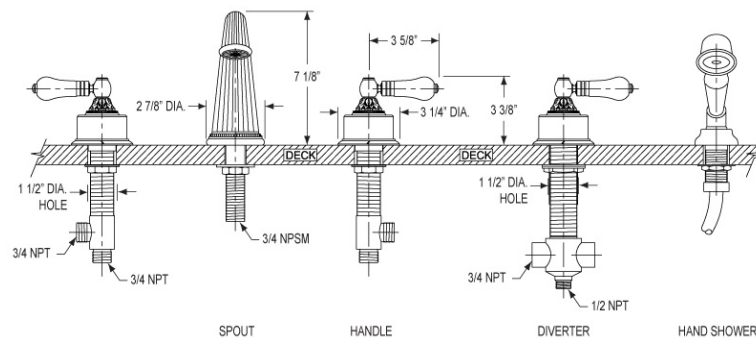

Deck Tub Set with Hand Shower Model K2243P1_003

FEATURES

- Style: Baroque Treasures
- Collection: Versailles
- 30" (762mm) maximum centers from diverter to hand shower
- Hand shower hose length is 59" (1499mm)
- 1-1/2" (38mm) hole size for valves and diverter
- 1-1/8" (29mm) hole size for spout
- 1-3/8" (35mm) hole size for hand shower
- Integral check valves for backflow protection
- K5141 Deck Tub Spout, 3/4" Valves, K6640 Green, K6641 Brown, K6642 Bleu Sodalite, K6643 Pink or K6644 Black Onyx Hand Shower, and K6005 Deck Bracket

Image shown may not be in the finish selected

COLOR FINISHES

- Polished Nickel (K2243P1_014)
- Satin Nickel (K2243P1_015)
- Pewter (K2243P1_15A)
- Polished Chrome (K2243P1_026)
- Polished Brass (K2243P1_003)
- Polished Brass Antiqued (K2243P1_007)
- Satin Brass (K2243P1_004)
- Polished Gold (K2243P1_025)
- Polished Gold Antiqued (K2243P1_25D)
- Satin Gold (K2243P1_024)
- Satin Gold Antiqued (K2243P1_24D)
- Satin Jeweler's Gold (K2243P1_24J)
- Old English Brass (K2243P1_OEB)
- Antique Brass (K2243P1_047)
- Antique Bronze (K2243P1_11B)

WARRANTY

- Limited Lifetime